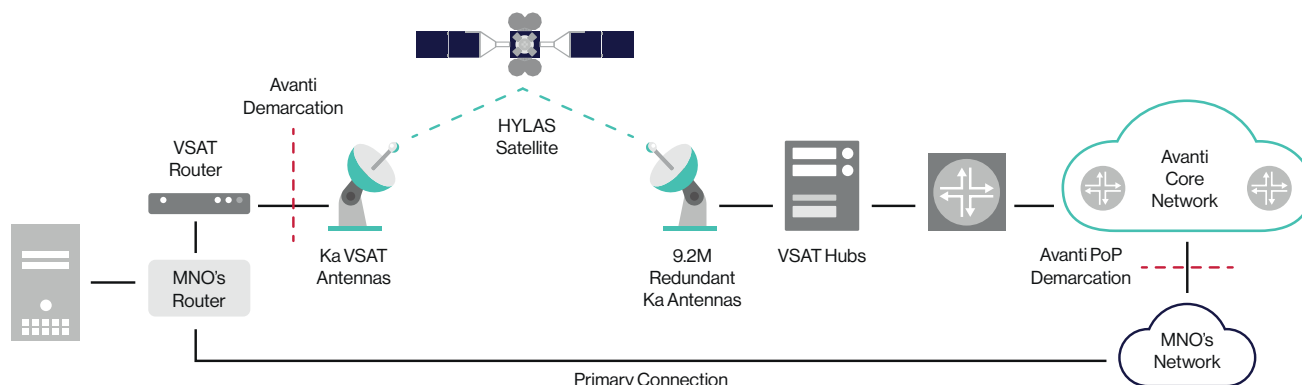

Rapid service deployment & business continuity through satellite backhaul

About Avanti

We are the leading Ka-band high-throughput satellite capacity partner to the communications industry in Europe, Middle East and Africa. We extend and guarantee coverage for carriers, defence missions, and critical public services.

Satellite backhaul solution

Avanti provides carrier grade Satellite Backhaul and backhaul backup to approximately 750 fixed and mobile 4G base stations across the UK.

This service is highly resilient and reliable even in very remote and rural areas.

Temporary and semi-permanent portable assets can be rapidly deployed to recover dead cells, network outages and incidents, allowing a major Mobile Network Operator to continue providing connectivity to customers wherever they are.

Guaranteed business continuity

We provide rapid service deployment and activation in short timeframes, ensuring business continuity. We ensure short term primary connectivity solution for:

- Critical service restoration in the event of major service outage
- Connectivity for significant events or natural disasters
- Alternative to long lead-time terrestrial solutions
- Terminal equipment stored centrally for fast deployment
- Portable terminals for simple installation

Natural disasters

Heavily flooded site, with no vehicular access. The lightweight portable equipment was walked to site and provided reliable connectivity to the local community in a rural area.

Recovering dead cells

Deployment of a semi-permanent portable asset at a building site in an urban location, awaiting fibre connectivity/ microwave. Providing customers with stable connectivity and ensuring no loss of service.

Emergency services

Deployment of RRV to provide immediate coverage for emergency services in an specific area.