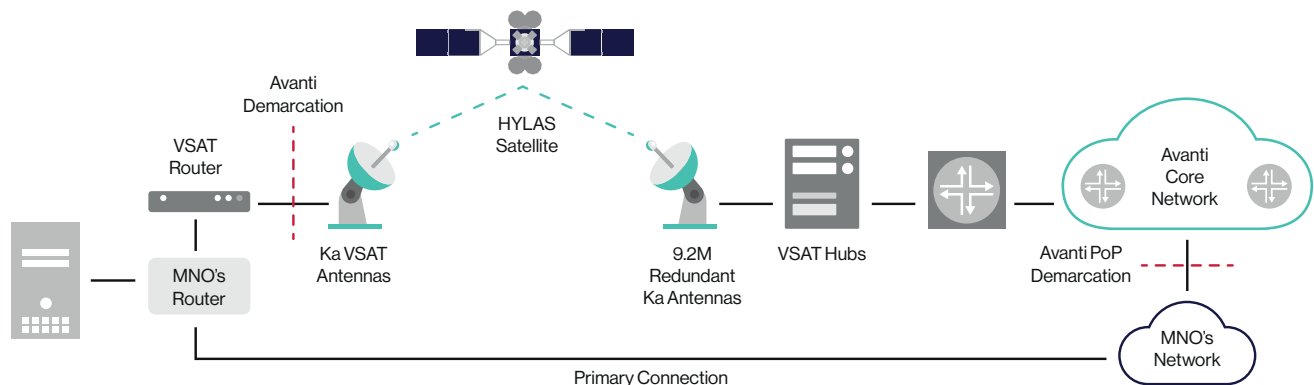

Rapid service deployment & business continuity through satellite backhaul

About Avanti

We are the leading Ka-band high-throughput satellite capacity partner to the communications industry in Europe, Middle East and Africa. We extend and guarantee coverage for carriers, defence missions, and critical public services.

Satellite backhaul solution

Avanti provides carrier grade Satellite Backhaul and backhaul backup to approximately 750 fixed and mobile 4G base stations across the UK.

This service is highly resilient and reliable even in very remote and rural areas.

Temporary and semi-permanent portable assets can be rapidly deployed to recover dead cells, network outages and incidents, allowing a major Mobile Network Operator to continue providing connectivity to customers wherever they are.

Guaranteed business continuity

We provide rapid service deployment and activation in short timeframes, ensuring business continuity. We ensure short term primary connectivity solution for:

- Critical service restoration in the event of major service outage
- Connectivity for significant events or natural disasters
- Alternative to long lead-time terrestrial solutions
- Terminal equipment stored centrally for fast deployment
- Portable terminals for simple installation

Natural disasters

Heavily flooded site, with no vehicular access. The lightweight portable equipment was walked to site and provided reliable connectivity to the local community in a rural area.

Recovering dead cells

Deployment of a semi-permanent portable asset at a building site in an urban location, awaiting fibre connectivity/ microwave. Providing customers with stable connectivity and ensuring no loss of service.

Emergency services

Deployment of RRV to provide immediate coverage for emergency services in an specific area.