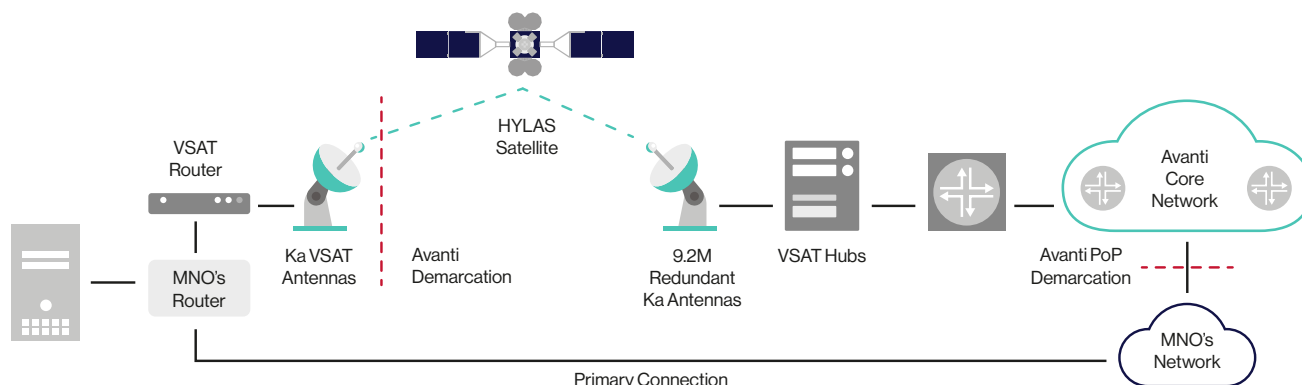

Rapid service deployment & business continuity through satellite backhaul

About Avanti

We are the leading Ka-band high-throughput satellite capacity partner to the communications industry in Europe, Middle East and Africa. We extend and guarantee coverage for carriers, defence missions, and critical public services.

Satellite backhaul solution

Avanti provides carrier grade Satellite Backhaul and backhaul backup to approximately 750 fixed and mobile 4G base stations across the UK.

This service is highly resilient and reliable even in very remote and rural areas.

Temporary and semi-permanent portable assets can be rapidly deployed to recover dead cells, network outages and incidents, allowing a major Mobile Network Operator to continue providing connectivity to customers wherever they are.

Guaranteed business continuity

We provide rapid service deployment and activation in short timeframes, ensuring business continuity. We ensure short term primary connectivity solution for:

- Critical service restoration in the event of major service outage
- Connectivity for significant events or natural disasters
- Alternative to long lead-time terrestrial solutions
- Terminal equipment stored centrally for fast deployment
- Portable terminals for simple installation

Natural disasters

Heavily flooded site, with no vehicular access. The lightweight portable equipment was walked to site and provided reliable connectivity to the local community in a rural area.

Recovering dead cells

Deployment of a semi-permanent portable asset at a building site in an urban location, awaiting fibre connectivity/ microwave. Providing customers with stable connectivity and ensuring no loss of service.

Emergency services

Deployment of rapid response vehicles to provide immediate coverage for emergency services in an specific area.